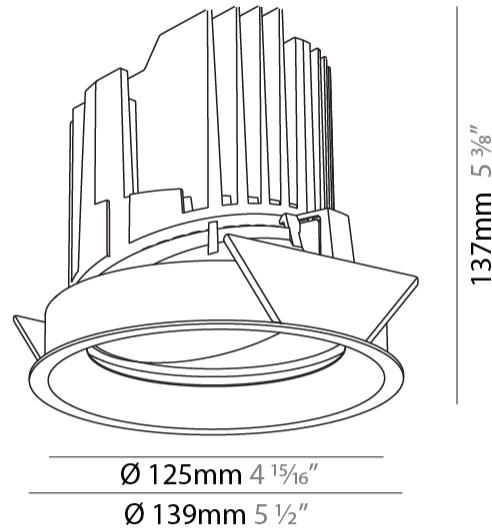

PHYSICAL

Shape: Round
Diameter (mm): 139
Diameter (in): 5 1/2
Height (mm): 137
Height (in): 5 3/8
Ceiling Thickness (mm): 10 / 12.5 / 15
Ceiling Thickness (in): 3/8 or 1/2 or 9/16
Min. Recessing Depth (mm): 150
Min. Recessing Depth (in): 5 7/8
Light Distribution: Adjustable / Downlight
Weight (kg): 0.849
Weight (lbs): 1.87
Fixture Finish: SSR / BKV / CWI / CRY / HAB / UFT / ITA / RUA / FTG / MYG / LOD / PUS / FRO / FUP / KIA / POP / BLS / SPG / MEY / GOH / GUM / CHC / COM / ABZ / JAG / OBR / MOS / ROR
Fixture Material: Aluminum Die Cast
Cut-out Measurements: 130mm / 5 1/8"

ELECTRICAL

Lamp Type: LED (Zhaga Standard)
Input Wattage (W): 13.2 / 16.5
Total Output Wattage (W): 12 / 14
Dimming: Tri-Mode (Non-Dimming and Phase Dimming (120Vac only) and 0-10V Dimming)
Driver Included: No
Driver Location: Recessed Housing
Driver Type: Constant Current - Universal
Driver Class: Class 2
Housing: See components
Input Voltage (V): 120 - 277
Constant Current (MA): 350

LED

Number of LEDs: 1
Color Temperature (°K): 2700 / 3000 / 3500 / 4000
Max. Delivered Lumen (lm): 810 / 900 / 970 / 990
Nominal Lumen (lm): 960 / 1070 / 1156 / 1180
CRI: >90 CRI
Efficiency (%): 0.905
Lamp Life (hrs): 50000

OPTICAL

Reflector°: 10
Adjustability: Rotational 355°; Tilt 30°

RATINGS AND CERTIFICATIONS

Certified By: Certified for North American Standards
IP rating: IP54