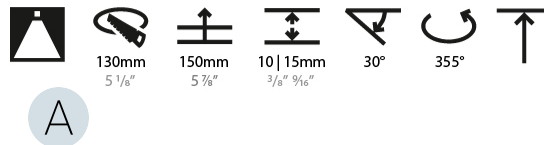

PHYSICAL

Shape: Round
Diameter (mm): 139
Diameter (in): 5 1/2
Height (mm): 137
Height (in): 5 3/8
Ceiling Thickness (mm): 10 / 12.5 / 15
Ceiling Thickness (in): 3/8 or 1/2 or 9/16
Min. Recessing Depth (mm): 150
Min. Recessing Depth (in): 5 7/8
Light Distribution: Adjustable / Downlight
Weight (kg): 0.849
Weight (lbs): 1.87
Fixture Finish: SSR / BKV / CWI / CRY / HAB / UFT / ITA / RUA / FTG / MYG / LOD / PUS / FRO / FUP / KIA / POP / BLS / SPG / MEY / GOH / GUM / CHC / COM / ABZ / JAG / OBR / MOS / ROR
Fixture Material: Aluminum Die Cast
Cut-out Measurements: 130mm / 5 1/8"

ELECTRICAL

Lamp Type: LED (Zhaga Standard)
Input Wattage (W): 13.2 / 16.5
Total Output Wattage (W): 12 / 14
Dimming: Tri-Mode (Non-Dimming and Phase Dimming (120Vac only) and 0-10V Dimming)
Driver Included: No
Driver Location: Recessed Housing
Driver Type: Constant Current - Universal
Driver Class: Class 2
Housing: See components
Input Voltage (V): 120 - 277
Constant Current (MA): 350

LED

Number of LEDs: 1
Color Temperature (°K): 2700 / 3000 / 3500 / 4000
Max. Delivered Lumen (lm): 810 / 900 / 970 / 990
Nominal Lumen (lm): 960 / 1070 / 1156 / 1180
CRI: >90 CRI
Efficiency (%): 0.905
Lamp Life (hrs): 50000

OPTICAL

Reflector°: 10
Adjustability: Rotational 355°; Tilt 30°

RATINGS AND CERTIFICATIONS

Certified By: Certified for North American Standards
IP rating: IP54