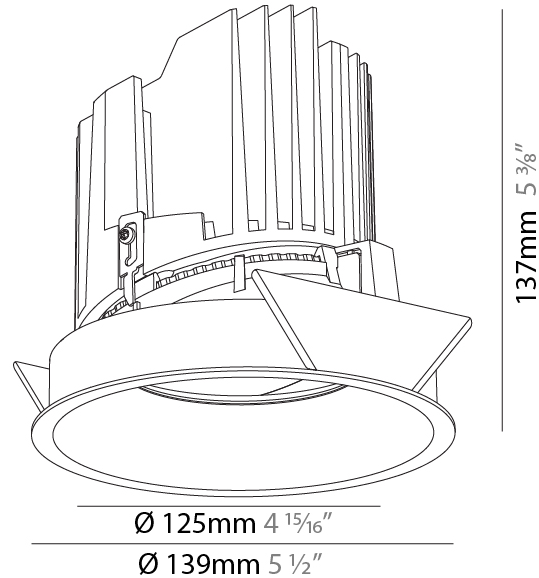

GENERAL

Series: Bioniq
 Subseries: Bioniq Round Semi Adjustable
 Brand: Prolicht
 Division: Architectural
 Mounting Type: Recessed
 Mounting Location: Ceiling
 Subcategory: Downlight

PHYSICAL

Shape: Round
 Diameter (mm): 139
 Diameter (in): 5 1/2
 Height (mm): 137
 Height (in): 5 3/8
 Ceiling Thickness (mm): 10 / 12.5 / 15
 Ceiling Thickness (in): 3/8 or 1/2 or 9/16
 Min. Recessing Depth (mm): 150
 Min. Recessing Depth (in): 5 7/8
 Light Distribution: Adjustable / Downlight
 Weight (kg): 0.851
 Weight (lbs): 1.88
 Fixture Finish: SSR / BKV / CWI / CRY / HAB / UFT / ITA / RUA / FTG / MYG / LOD / PUS / FRO / FUP / KIA / POP / BLS / SPG / MEY / GOH / GUM / CHC / COM / ABZ / JAG / OBR / MOS / ROR
 Fixture Material: Aluminum Die Cast
 Cut-out Measurements: 130mm / 5 1/8"

LED

Number of LEDs: 1
 Color Temperature (°K): 2700 / 3000 / 3500 / 4000
 Max. Delivered Lumen (lm): 810 / 900 / 970 / 990
 Nominal Lumen (lm): 960 / 1070 / 1156 / 1180
 CRI: >90 CRI
 Efficiency (%): 0.905
 Lamp Life (hrs): 50000

OPTICAL

Reflector°: 10
 Adjustability: Rotational 355°; Tilt 10°

RATINGS AND CERTIFICATIONS

Certified By: Certified for North American Standards
 IP rating: IP54

130mm 5 1/8"	150mm 5 7/8"	10 15mm 3/8" 9/16"	10°	355°		